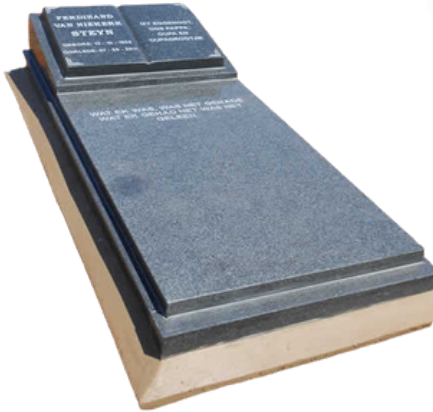

Adult Stones

R7 400

Open Borders SH

R7 900

Open Borders WS

R10 500

Bible with Slab

R10 200