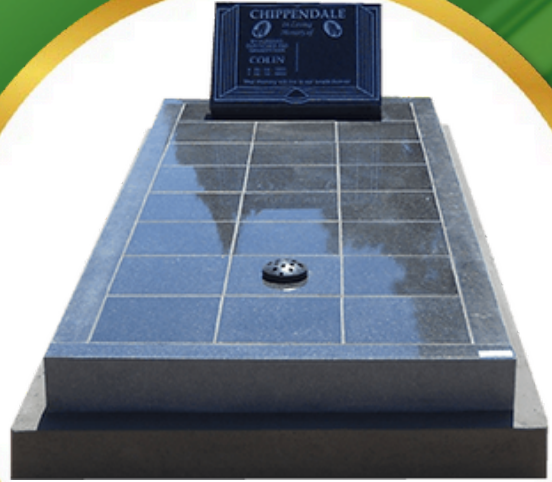

R10 500

Open Borders with B3 tiles